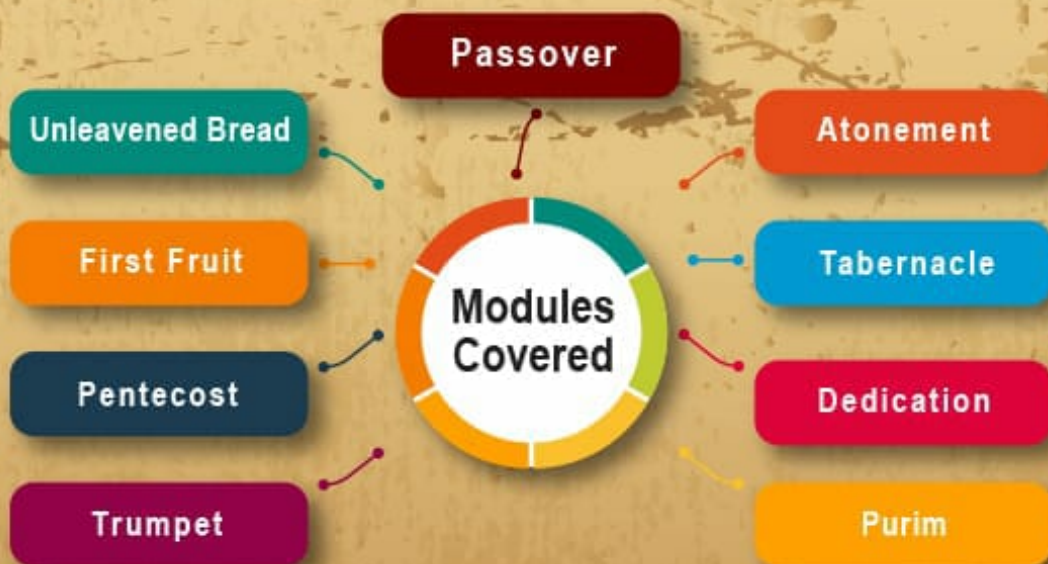

5. Certificate in Messianic Life Through Decoding

LEARN BIBLICAL HEBREW

Certificate In Messianic Life Through Decoding 05

**Duration - 3 Months
(Monthly Once 3 Hours)**

OFFICE Royal Hall, 1st Floor, Rameshwadi, Near River, Badlapur (West) Thane Dist. 421503 Maharashtra INDIA.

Email-ID : walter.weeklymessage@gmail.com

705 731 2277

6. Certificate in Understanding Jewish Festival

LEARN BIBLICAL HEBREW

Certificate In Understanding Jewish Festival **06**

**Duration - 4 Months
(Monthly Once 3 Hours)**

LEARN BIBLICAL HEBREW

יהושועה
YAHOSHUAH
MESSIAH FELLOWSHIP

Certificate In Decoding 12 Tribes Name 07

Modules Covered

- Reuben
- Gad
- Issachar
- Asher
- Zebulun
- Joseph
- Benjamin
- Naphtali
- Dan
- Judah
- Levi
- Semion